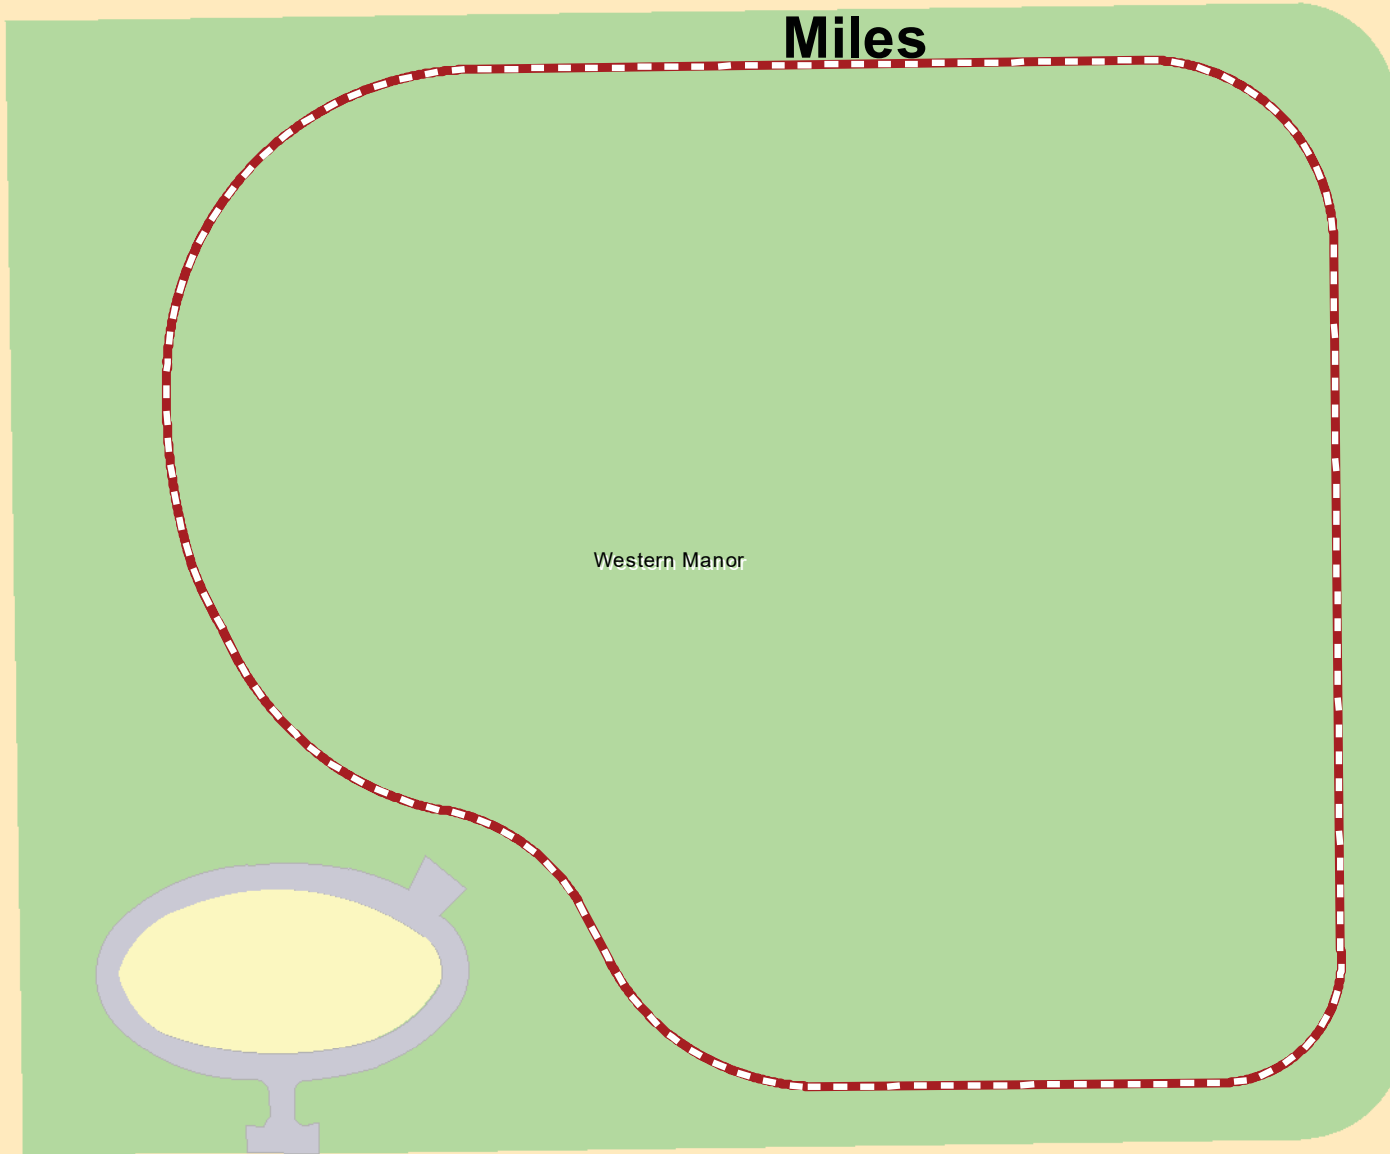

Western Manor Trail

W 24th St

**0.2
Miles**

Western Manor

2300

Catalina Dr

1400

W 23rd St

2208